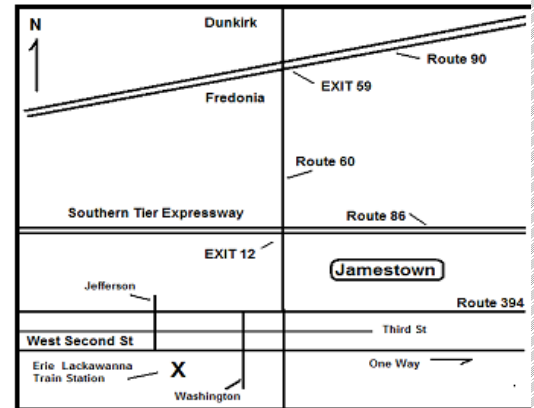

DID You Know

A 5th TCA Sanctioned Train Show is in the planning stages now for Nov. 2013

We Will Keep you posted !

The Jamestown show is between Erie & Bradford PA.

TCA TOY TRAIN SHOW

At the former
Erie - Lackawanna Train Station
Jamestown N.Y.
Saturday November 16, 2013

Presented by the
The TCA Upstate New York Chapter

Train Meet Hours: TCA Members 9 – 10,
10 - 3 open to the public

Held at the Erie Lackawanna Railroad Station
211-217 West Second St.
Jamestown, N.Y. 14701

Train Show Admission:
Chapter Members - FREE
General Admission: Adult - $5.00
Children: Ages 12-17 - $3.00
Children Under 12 - FREE

Additional Information:

Chapter E-mail: tca.usnyc@yahoo.com

Call: Chuck: 716-390-8216 •

- Table Registration dead line November 7, 2013

Name _____ Phone # _____

Address _____

TCA Member Yes - No Your e-mail _____

What type of train related items do you sell _____

Number of tables _____ X $ 20.00 = _____

Helpers _____ X $ 3.00 = _____ (IF HELPER IS YOUR WIFE OR CHILD THEY'RE FREE)

Electricity wall tables only / Table set - up from 7 to 9 am.

at least 50% of items for sale must be train or scenery related.

Table holders will be expected to stay set-up until 3 pm.

New York State requires ALL table holders to display a NYS Tax Certificate.

Make checks payable TCA Upstate New York Chapter
Send to TCA Upstate New York Chapter, PO Box 177,
Hamburg, NY 14075, with self addressed envelope for
confirmation.

J / T