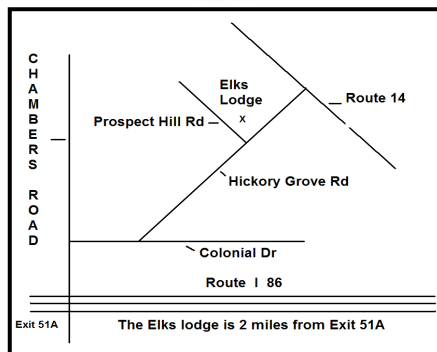

Additional Information:

Chapter E-mail: tca.usnyc@yahoo.com

Call: Chuck: 716-390-8216 • Roy 607-739-2811

----- Table Registration dead line Sept 7, 2013 -----

Name _____ Phone # _____

Address _____

TCA Member Yes - No Your e-mail _____

What type of train related items do you sell _____

Number of tables _____ X $ 20.00 = _____ Helpers _____ X $ 3.00 = _____

TCA Members receive first choice of Tables (IF HELPER IS YOUR WIFE OR CHILD THEY'RE FREE)

Electricity wall tables only / Table set - up from 7 to 9 am.
at least 50% of items for sale must be train or scenery related.

Table holders will be expected to stay set-up until 3 pm.

New York State requires ALL table holders to display a NYS Tax Certificate.

Make checks payable TCA Upstate New York Chapter
Send to TCA Upstate New York Chapter, PO Box 177,
Hamburg, NY 14075, with self addressed envelope for
confirmation.

H / H